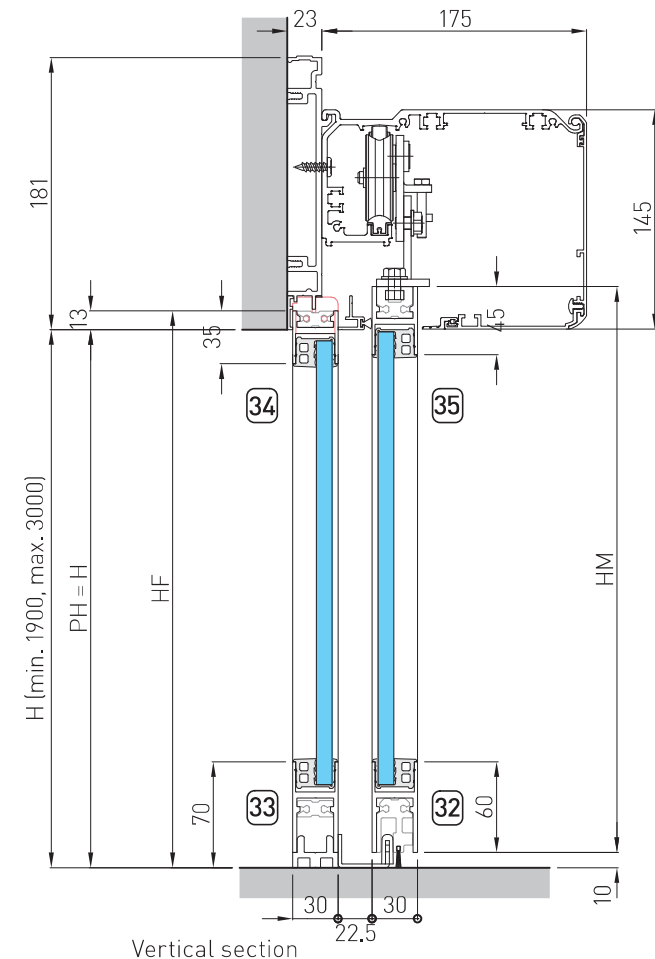

# 25. Vertical and horizontal section of 1 moving door wing and 1 fixed door wing with right-hand opening (french version)

T30

Valor only (not Rex-S)

Horizontal section

Vertical section