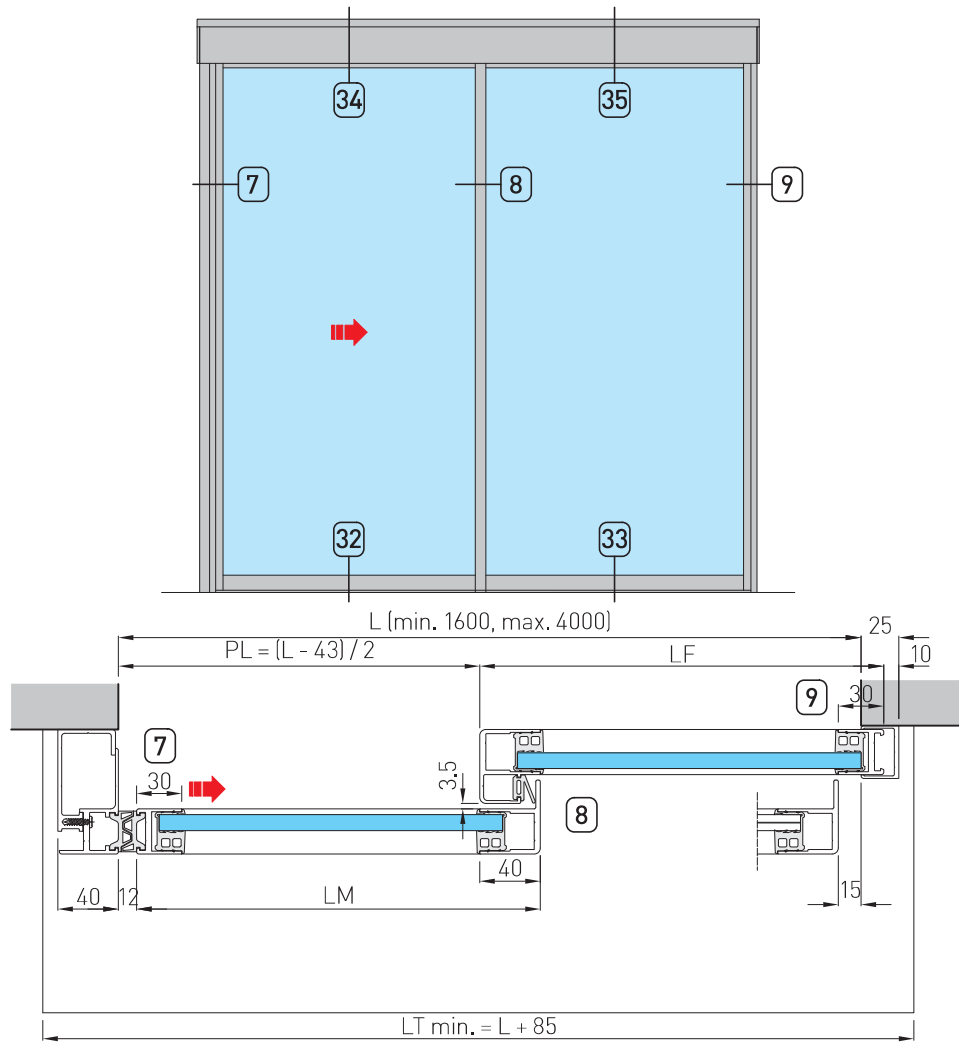

# 25. Vertical and horizontal section of 1 moving door wing and 1 fixed door wing with right-hand opening (french version)

T30

Valor only (not Rex-S)

Horizontal section

Vertical section